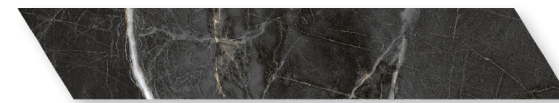

8"x9" Hexagon

6"x36"

Colors

Calacatta Gold

Calacatta White

Marquina Gold

Calacatta Gold | 6"x36"

Calacatta Gold | 8"x9" Hexagon

Calacatta White | 6"x36"

Calacatta White | 8"x9" Hexagon

Marquina Gold | 6"x36"

Marquina Gold | 8"x9" Hexagon

ENDURA

Technical Characteristics

Material	Finish	Thickness	Application	Frost Resistance	Water Absorption	DCOF
Glazed Porcelain	Matte	8mm - 9.5mm <i>dependant on which style chosen</i>	Interior/ Exterior	Yes	≤0.5%	≥0.42