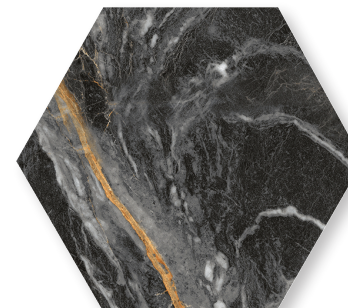

ENDURA

COLLECTION

MALINE TILE
ELEVATE YOUR SHOWROOM

malinetile.com

ENDURA

Stock Sizes

3"x13"

3"x16" Chevron

8"x9" Hexagon

6"x36"

Colors

Calacatta Gold

Calacatta White

Marquina Gold

Calacatta Gold | 6"x36"

Calacatta Gold | 8"x9" Hexagon

Calacatta White | 6"x36"

Calacatta White | 8"x9" Hexagon

Marquina Gold | 6"x36"

Marquina Gold | 8"x9" Hexagon

ENDURA

Technical Characteristics

Material	Finish	Thickness	Application	Frost Resistance	Water Absorption	DCOF
Glazed Porcelain	Matte	8mm - 9.5mm <i>dependant on which style chosen</i>	Interior/ Exterior	Yes	≤0.5%	≥0.42