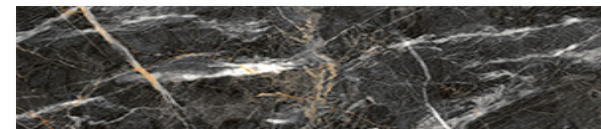

8"x9" Hexagon

6"x36"

Colors

Calacatta Gold

Calacatta White

Marquina Gold

Calacatta Gold | 6"x36"

Calacatta Gold | 8"x9" Hexagon

Calacatta White | 6"x36"

Calacatta White | 8"x9" Hexagon

Marquina Gold | 6"x36"

Marquina Gold | 8"x9" Hexagon

ENDURA

Technical Characteristics

Material	Finish	Thickness	Application	Frost Resistance	Water Absorption	DCOF
Glazed Porcelain	Matte	8mm - 9.5mm <i>dependant on which style chosen</i>	Interior/ Exterior	Yes	≤0.5%	≥0.42